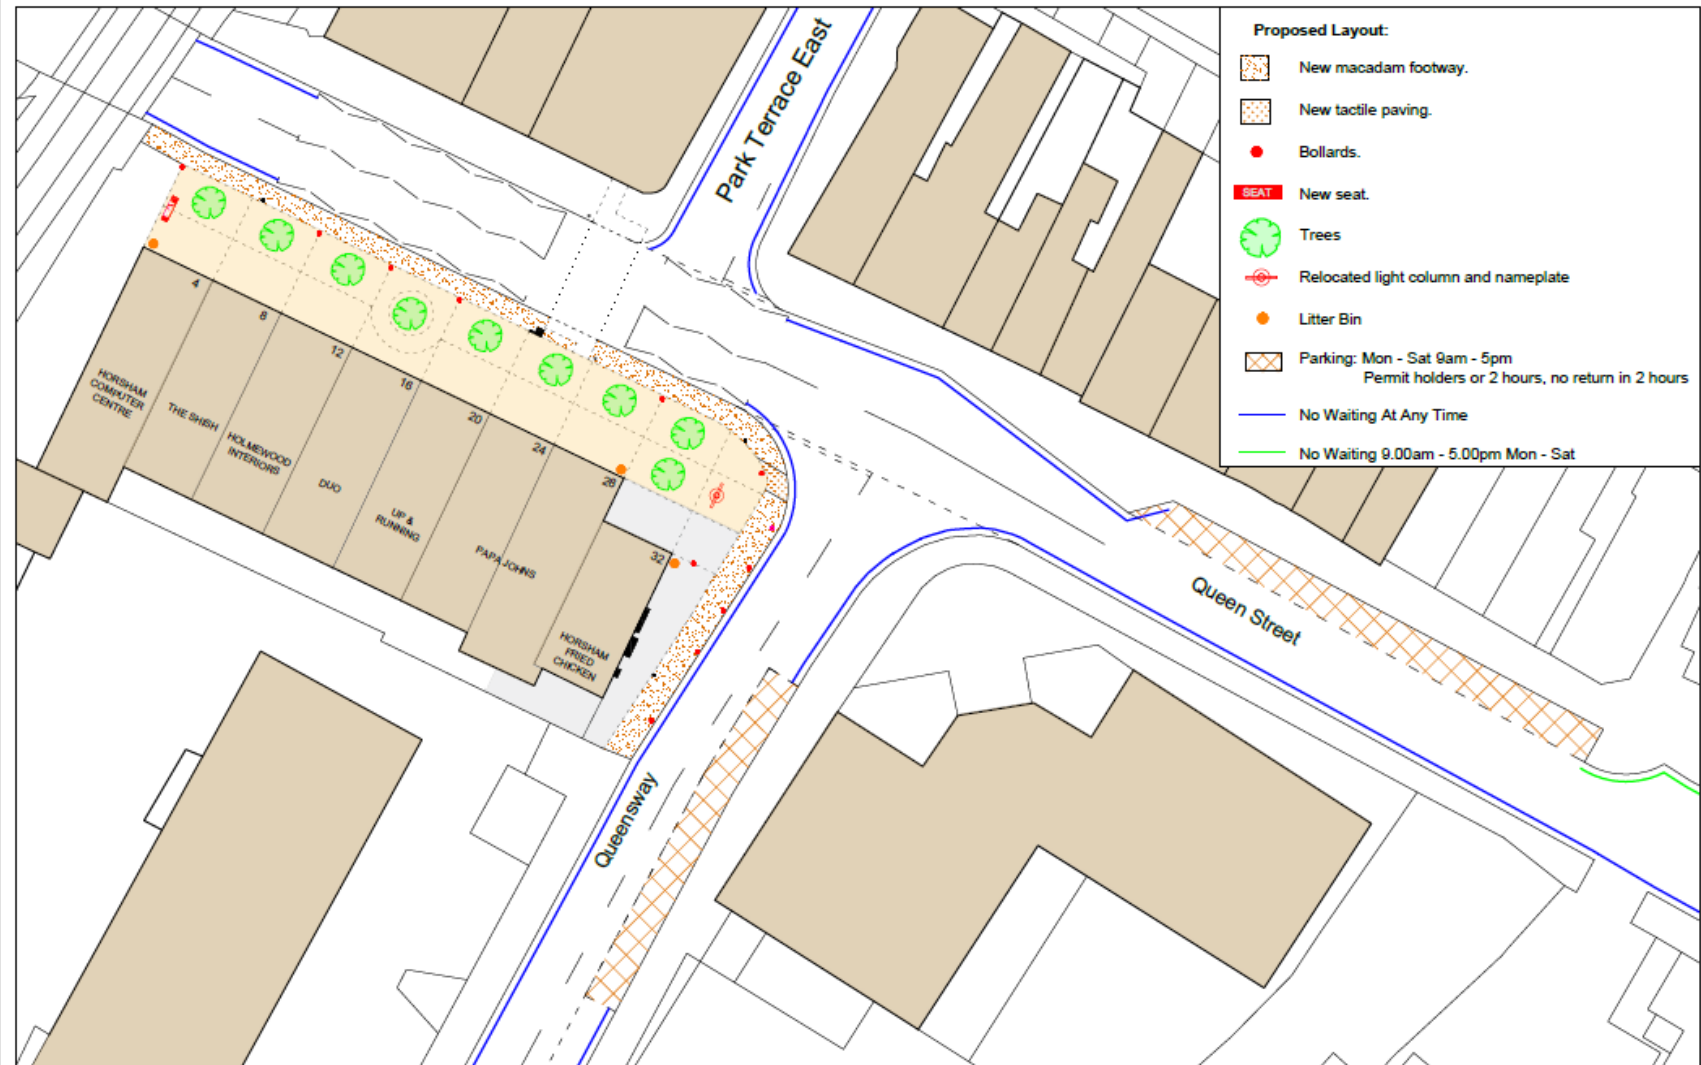

Appendix Two: Plan of proposed work

Horsham District Council
 Parkside, Chart Way, Horsham,
 West Sussex RH12 1RL
 Tel: 01403 215100
 Fax: 01403 215371
 www.horsham.gov.uk

Queen Street Shops, Horsham Proposed Works

Design	HDC	Drawn	NW	Project No.	Date	March 2023
Scale	1:200 @ A2			Drawing No.	QSS/14	
File	Crown Copyright 2000. SIA No. 100018563					